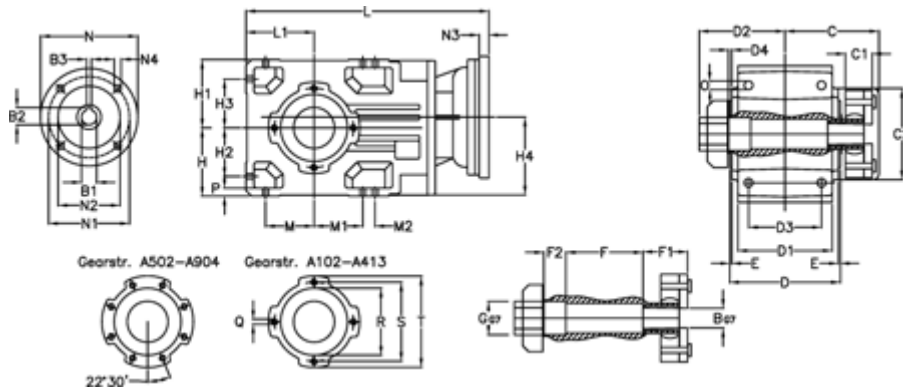

Article number: 296003522326325

Description: Bevel helical gearbox  
A353QF35-223,2-P71B5

## Measures

B = 35	D1 = 166	F2 = 53	L = 417.0	N3 = 4,5
B1 = 14	D2 = 80	G = 42	L1 = 100	N4 = M8x16
B2 = 16.3	D3 = 135	GA = 43	M = 73.0	O = 12.0
B3 = 5	d4 = 5.0	H = 100	M1 = 73.0	P = 11
C = 70.0	Description = A353 QF-xx P71 B5	H1 = 100	M2 = 11	Q = M10x17
C1 = 24	E = 3.5	H2 = 73.0	N = 160	R = 110
C2 = 90.0	F = 12.0	H3 = 73.0	N1 = 130	S = 130
D = 173	F1 = 48.0	H4 = 114.0	N2 = 110	T = 150